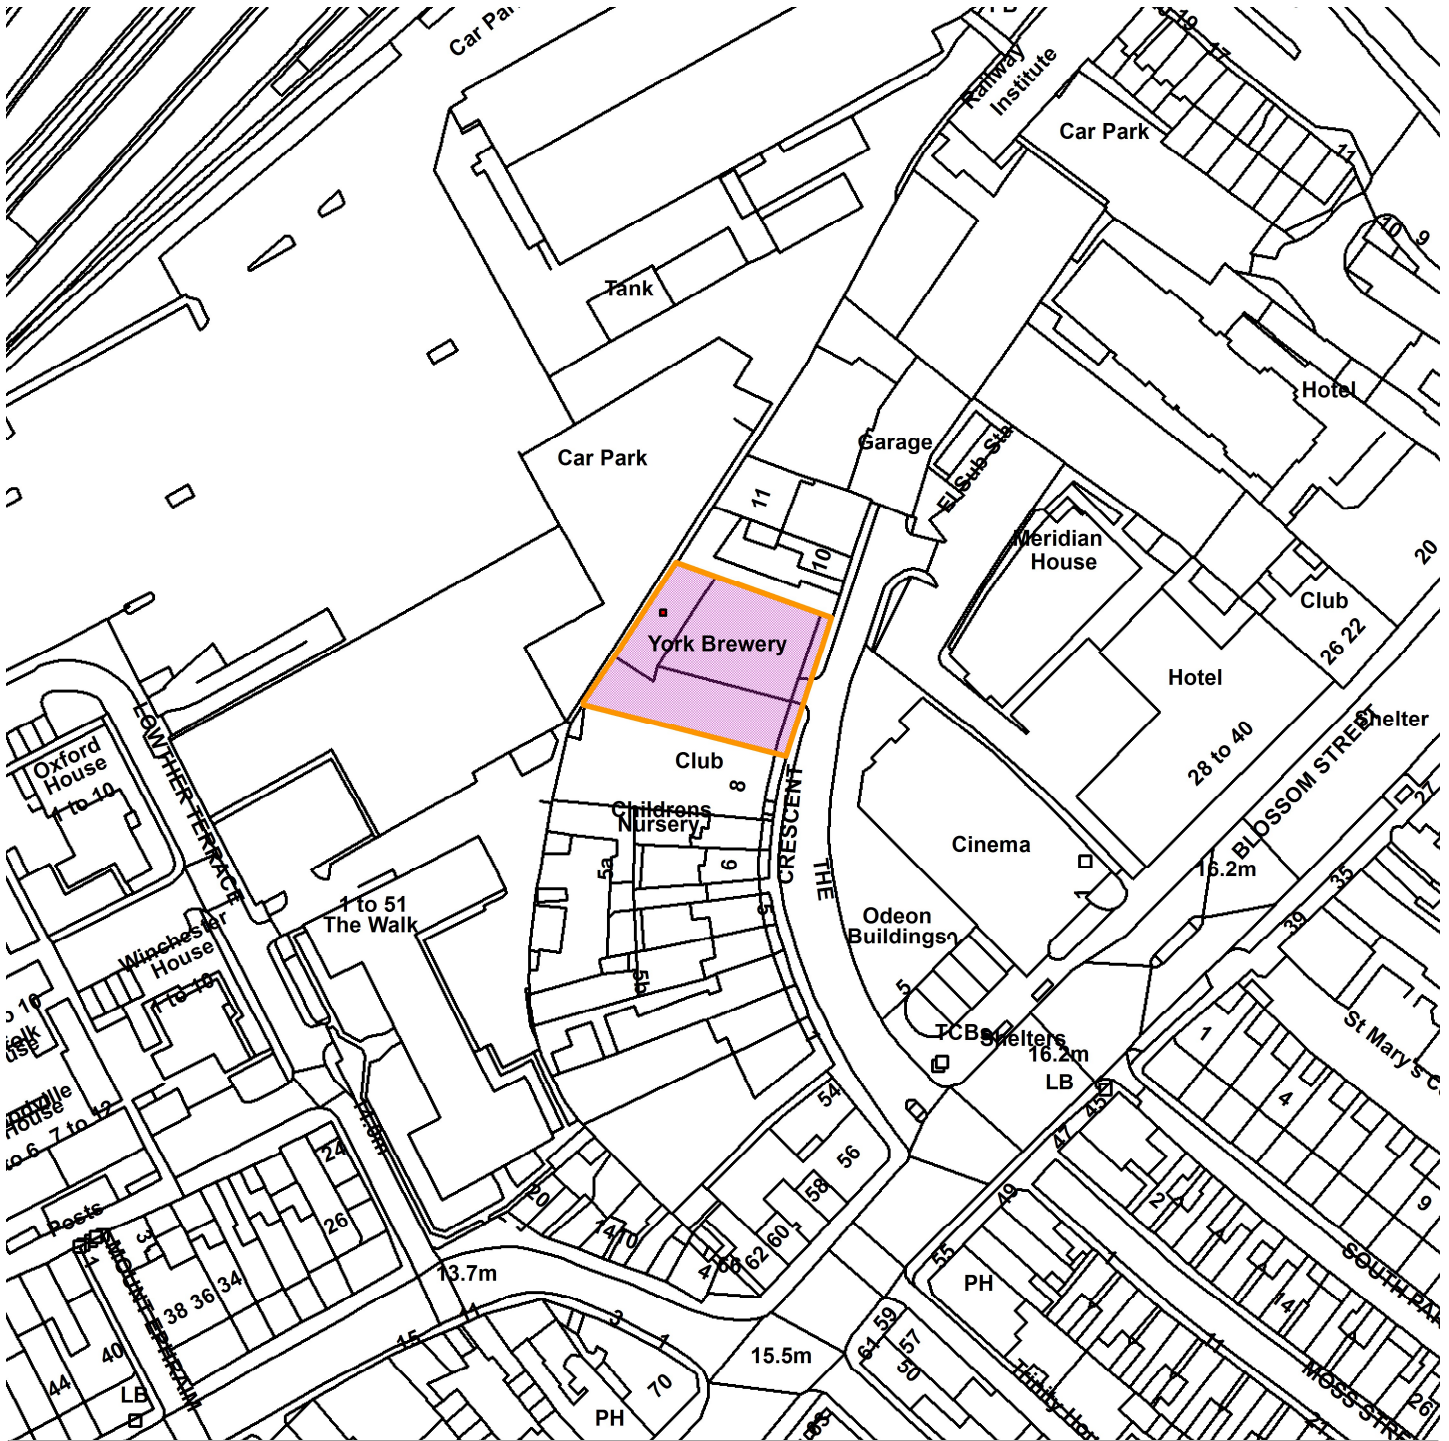

# York Brewery Warehouse, 9 The Crescent, YO24 1AW

20/01411/FULM

Scale : 1:1373

Reproduced from the Ordnance Survey map with the permission of the Controller of Her Majesty's Stationery Office © Crown Copyright 2000.

Unauthorised reproduction infringes Crown Copyright and may lead to prosecution or civil proceedings.

<b>Organisation</b>	City of York Council
<b>Department</b>	Directorate of Place
<b>Comments</b>	Site Location Plan
<b>Date</b>	01 October 2021
<b>SLA Number</b>	